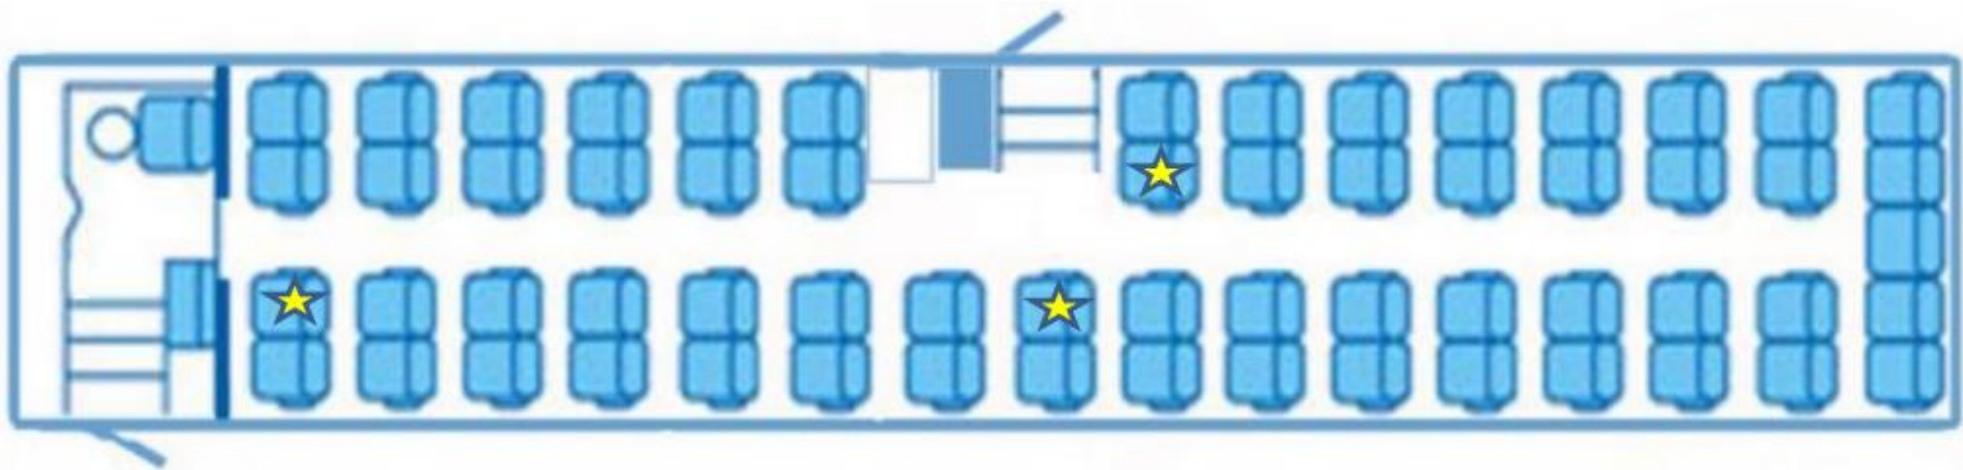

MAN Neoplan - 61 Seats - Tri-axle Executive Coach

★ For groups where most passengers are minors, it is Company Policy and Law in some EU Countries to ensure that an appropriate adult is seated by each emergency exit. This star indicates the minimum placement of each adult.