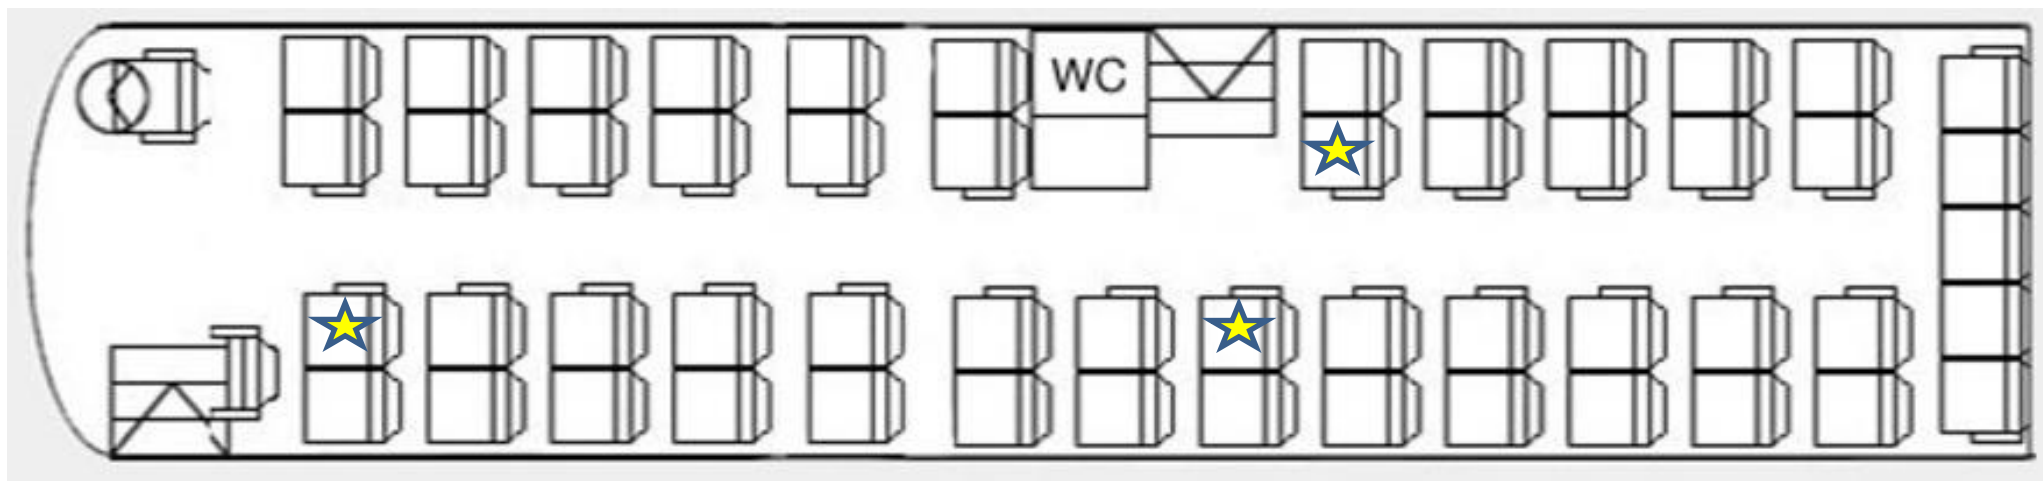

## Volvo Jonckheere - 53 Seats - Twin-axle Executive Coach

★ For groups where most passengers are minors, it is Company Policy and Law in some EU Countries to ensure that an appropriate adult is seated by each emergency exit. This star indicates the minimum placement of each adult.