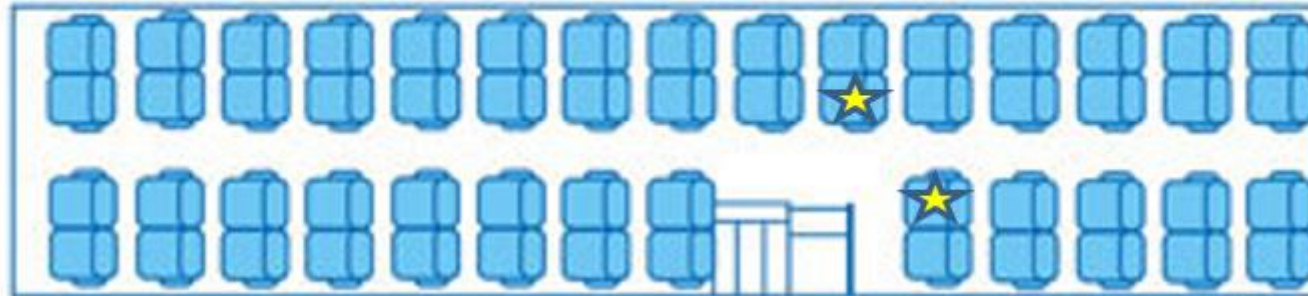

VDL Berkhof - 72 Seats - Tri-axle Executive Coach

UPSTAIRS

DOWNSTAIRS

★ For groups where most passengers are minors, it is Company Policy and Law in some EU Countries to ensure that an appropriate adult is seated by each emergency exit. This star indicates the minimum placement of each adult.