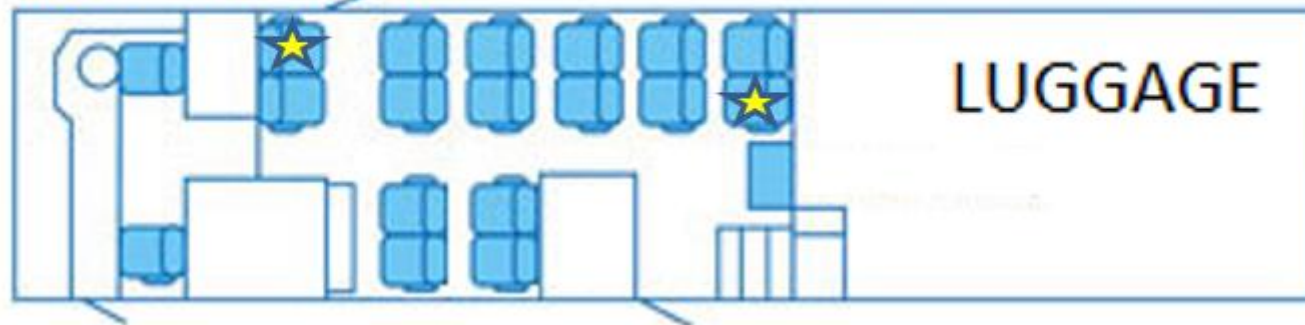

VDL Berkhof - 72 Seats - Tri-axle Executive Coach

UPSTAIRS

DOWNSTAIRS

★ For groups where most passengers are minors, it is Company Policy and Law in some EU Countries to ensure that an appropriate adult is seated by each emergency exit. This star indicates the minimum placement of each adult.